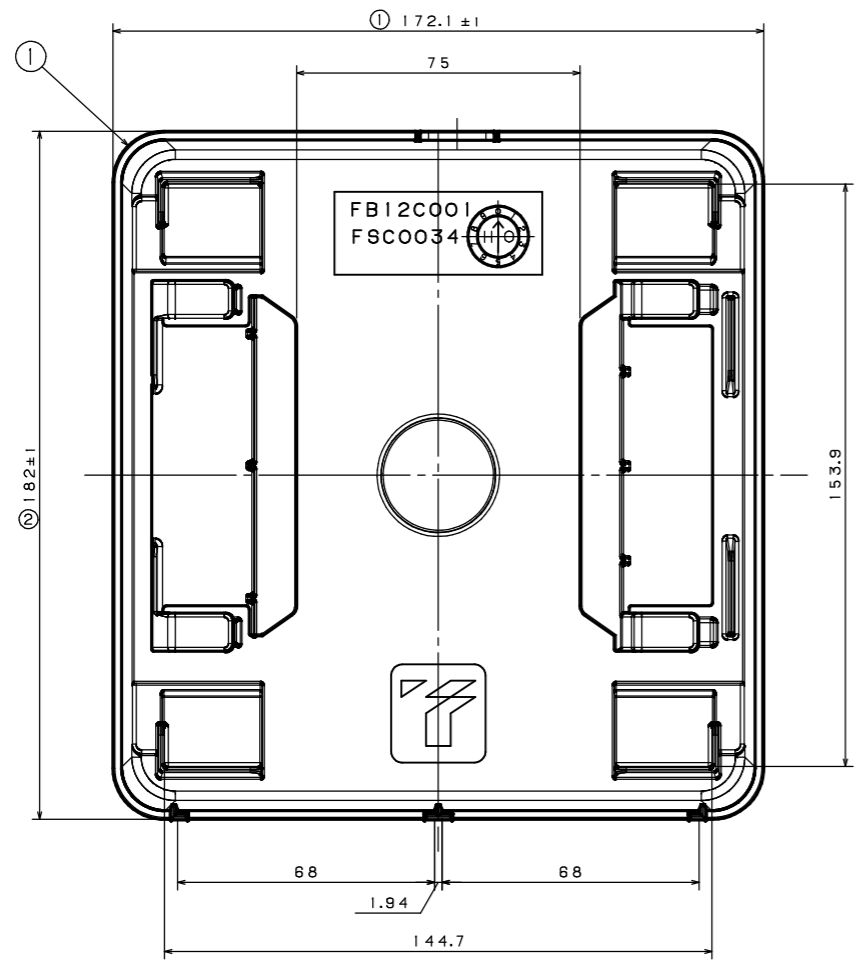

ITEM	COMPOSITION	MATERIAL	COLOR	REMARKS	ASSY NO
1	5 INCH CASE COVER ASSY	e-mateX FB-O220	(N)		1
2	5 INCH CASE BODY	e-mateX FB-O220	(N)		1

図面に記載されてある各寸法は、お客様の内部確認として利用して下さい。
 EACH DIMENSION THAT IS MENTIONED ON A DRAWING SHOULD BE UTILIZED AS A CUSTOMER'S INTERNAL CONFIRMATION.

PRODUCT NUMBER	PRODUCT NAME
FBI2C001	5 INCH CASE ASSY
3RD ANGLE PROJECTION	DRAWING NUMBER
SCALE	F SZ0022G01