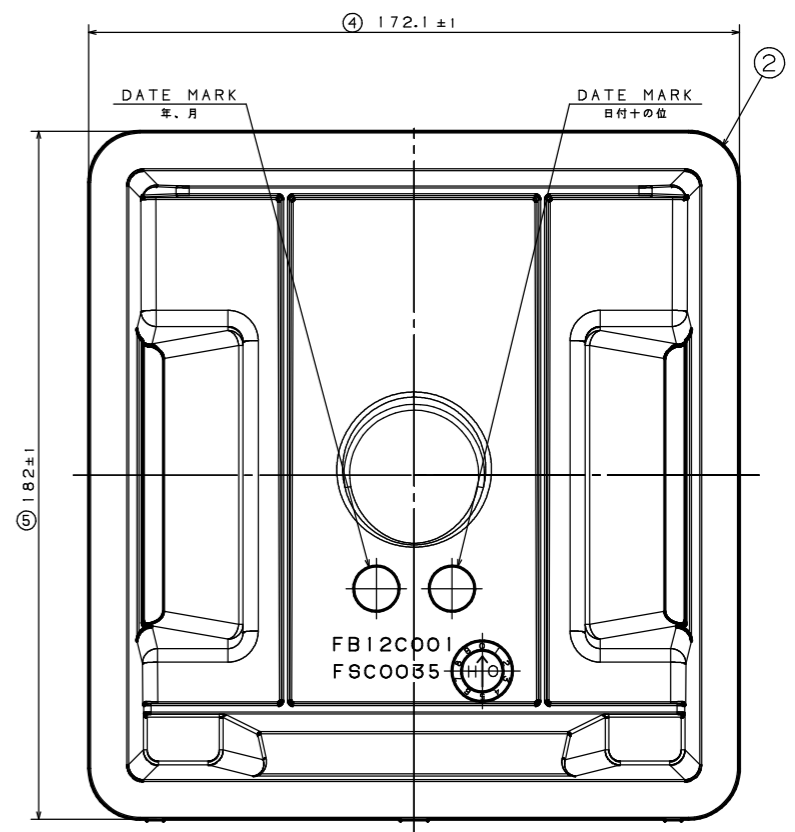

ITEM	COMPOSITION	MATERIAL	COLOR	REMARKS	ASSY NO
1	5 INCH CASE COVER ASSY	e-mateX FB-O220	(N)		1
2	5 INCH CASE BODY	e-mateX FB-O220	(N)		1

図面に記載されてある各寸法は、お客様の内部確認として利用して下さい。
 EACH DIMENSION THAT IS MENTIONED ON A DRAWING SHOULD BE UTILIZED AS A CUSTOMER'S INTERNAL CONFIRMATION.

PRODUCT NUMBER	PRODUCT NAME
FBI2C001	5 INCH CASE ASSY
3RD ANGLE PROJECTION	DRAWING NUMBER
SCALE	F SZ0022G01