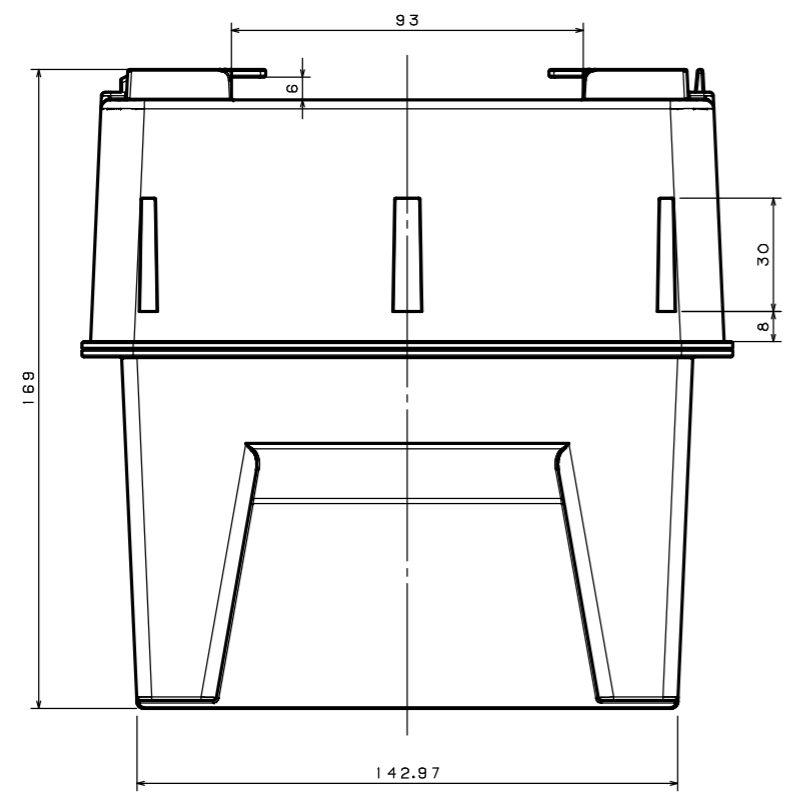

ITEM	COMPOSITION	MATERIAL	COLOR	REMARKS	ASSY NO
1	5 INCH CASE COVER ASSY	e-mateX FB-O220	(N)		1
2	5 INCH CASE BODY	e-mateX FB-O220	(N)		1

図面に記載されてある各寸法は、お客様の内部確認として利用して下さい。
 EACH DIMENSION THAT IS MENTIONED ON A DRAWING SHOULD BE UTILIZED AS A CUSTOMER'S INTERNAL CONFIRMATION.

PRODUCT NUMBER	PRODUCT NAME
FBI2C001	5 INCH CASE ASSY
3RD ANGLE PROJECTION	DRAWING NUMBER
SCALE	F SZ0022G01