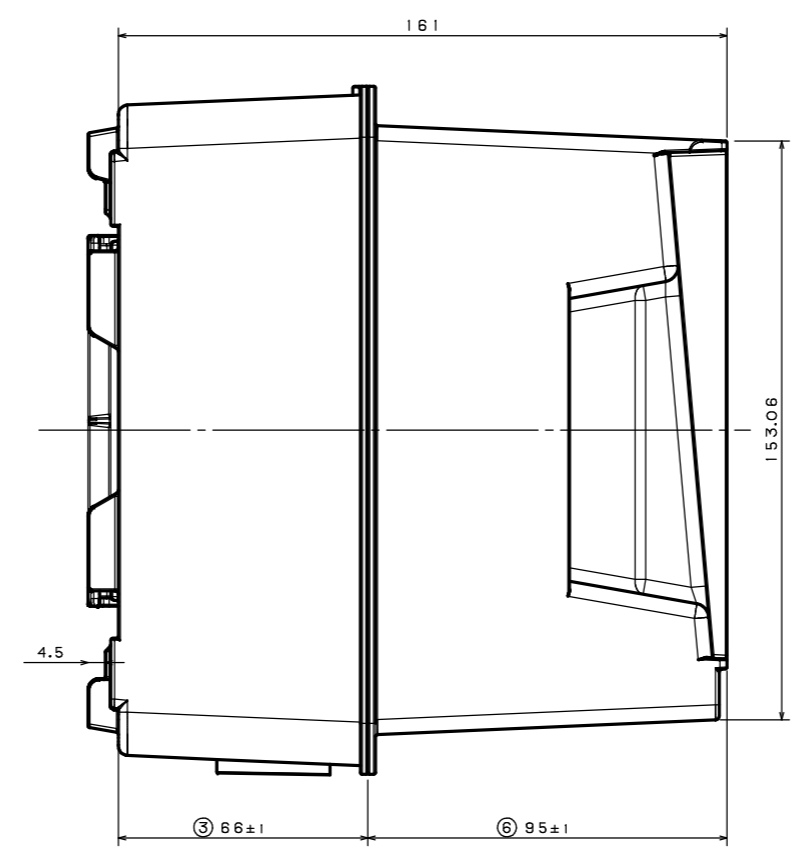

ITEM	COMPOSITION	MATERIAL	COLOR	REMARKS	ASSY NO
1	5 INCH CASE COVER ASSY	e-mateX FB-O220	(N)		1
2	5 INCH CASE BODY	e-mateX FB-O220	(N)		1

図面に記載されてある各寸法は、お客様の内部確認として利用して下さい。
 EACH DIMENSION THAT IS MENTIONED ON A DRAWING SHOULD BE UTILIZED AS A CUSTOMER'S INTERNAL CONFIRMATION.

PRODUCT NUMBER	PRODUCT NAME
FBI2C001	5 INCH CASE ASSY
3RD ANGLE PROJECTION	DRAWING NUMBER
SCALE	F SZ0022G01