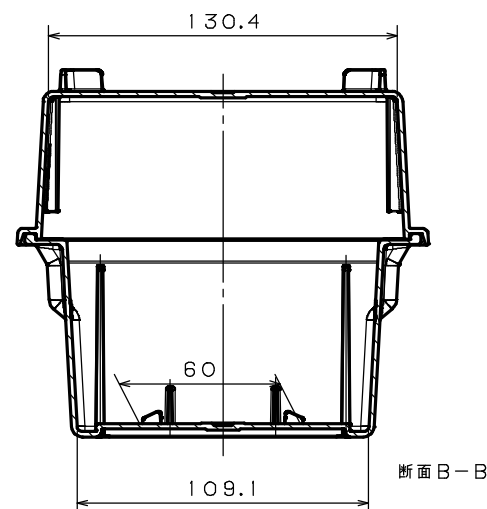

ITEM	COMPOSITION	MATERIAL	COLOR	REMARKS	ASSY NO
1	4 INCH CASE COVER	e-mateX FB-0220	BLUE		1
2	4 INCH CASE BODY	e-mateX FB-0220	BLUE		1

図面に記載されてある各寸法は、お客様の内部確認として利用して下さい。
 EACH DIMENSION THAT IS MENTIONED ON A DRAWING SHOULD BE UTILIZED AS A CUSTOMER'S INTERNAL CONFIRMATION.

PRODUCT NUMBER	PRODUCT NAME
FB10C000	4 INCH CASE ASSY
3RD ANGLE PROJECTION	DRAWING NUMBER
SCALE 1/2	FSZ0023G01