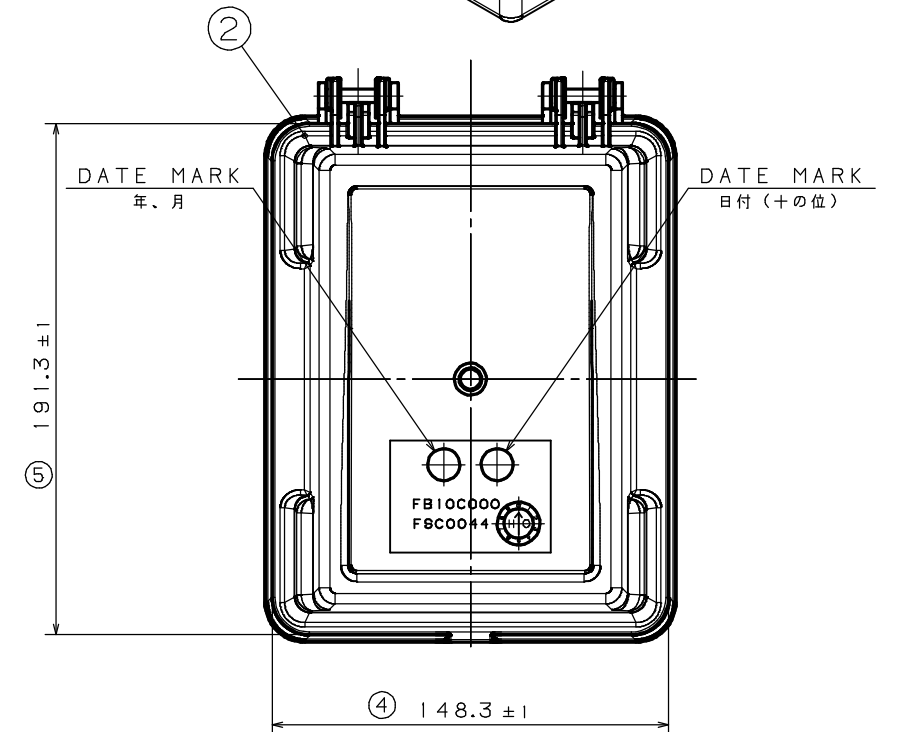

ITEM	COMPOSITION	MATERIAL	COLOR	REMARKS	ASSY NO
1	4 INCH CASE COVER	e-mateX FB-0220	BLUE		1
2	4 INCH CASE BODY	e-mateX FB-0220	BLUE		1

図面に記載されてある各寸法は、お客様の内部確認として利用して下さい。
 EACH DIMENSION THAT IS MENTIONED ON A DRAWING SHOULD BE UTILIZED AS A CUSTOMER'S INTERNAL CONFIRMATION.

PRODUCT NUMBER	PRODUCT NAME
FB10C000	4 INCH CASE ASSY
3RD ANGLE PROJECTION	DRAWING NUMBER
SCALE 1/2	FSZ0023G01