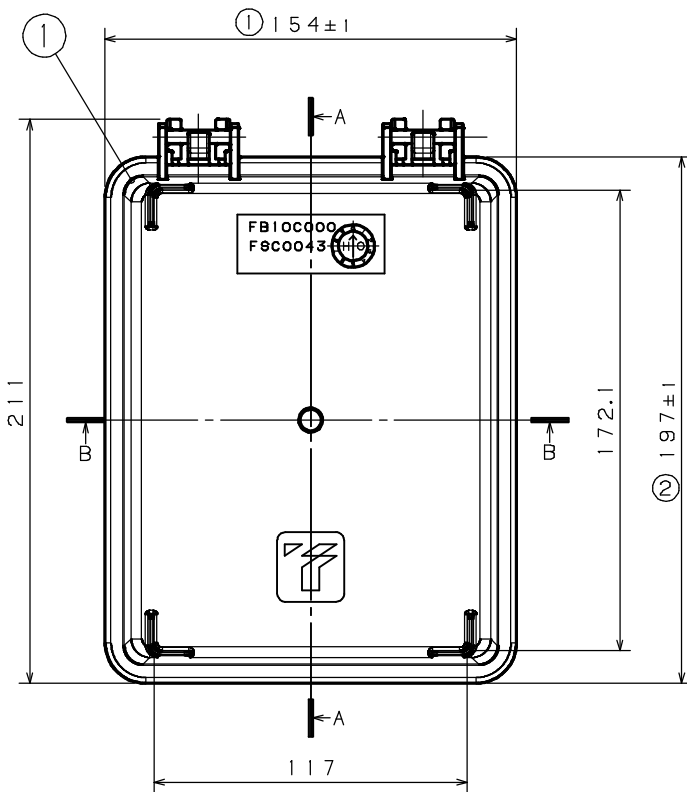

ITEM	COMPOSITION	MATERIAL	COLOR	REMARKS	ASSY NO
1	4 INCH CASE COVER	e-mateX FB-0220	BLUE		1
2	4 INCH CASE BODY	e-mateX FB-0220	BLUE		1

図面に記載されてある各寸法は、お客様の内部確認として利用して下さい。
 EACH DIMENSION THAT IS MENTIONED ON A DRAWING SHOULD BE UTILIZED AS A CUSTOMER'S INTERNAL CONFIRMATION.

PRODUCT NUMBER	PRODUCT NAME
FB10C000	4 INCH CASE ASSY
3RD ANGLE PROJECTION	DRAWING NUMBER
SCALE 1/2	FSZ0023G01