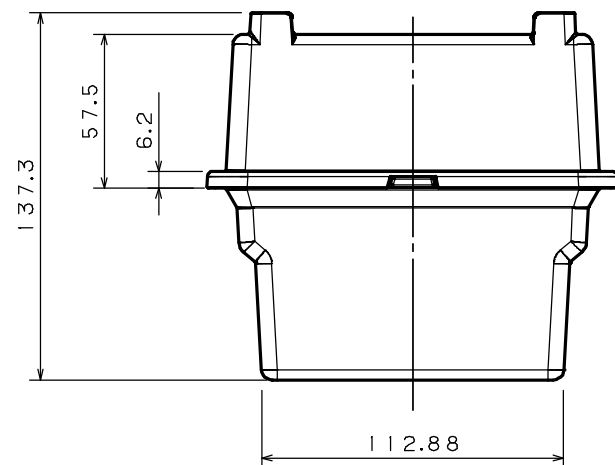

ITEM	COMPOSITION	MATERIAL	COLOR	REMARKS	ASSY NO
1	4 INCH CASE COVER	e-mateX FB-0220	BLUE		1
2	4 INCH CASE BODY	e-mateX FB-0220	BLUE		1

図面に記載されてある各寸法は、お客様の内部確認として利用して下さい。
 EACH DIMENSION THAT IS MENTIONED ON A DRAWING SHOULD BE UTILIZED AS A CUSTOMER'S INTERNAL CONFIRMATION.

PRODUCT NUMBER	PRODUCT NAME
FB10C000	4 INCH CASE ASSY
3RD ANGLE PROJECTION	DRAWING NUMBER
SCALE 1/2	FSZ0023G01