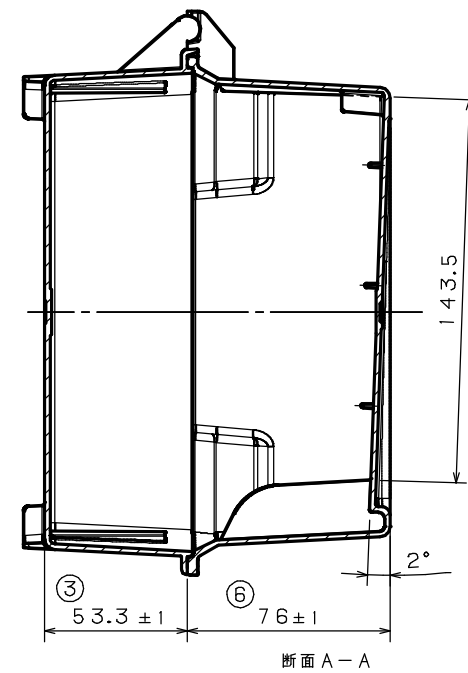

ITEM	COMPOSITION	MATERIAL	COLOR	REMARKS	ASSY NO
1	4 INCH CASE COVER	e-mateX FB-0220	BLUE		1
2	4 INCH CASE BODY	e-mateX FB-0220	BLUE		1

図面に記載されてある各寸法は、お客様の内部確認として利用して下さい。
 EACH DIMENSION THAT IS MENTIONED ON A DRAWING SHOULD BE UTILIZED AS A CUSTOMER'S INTERNAL CONFIRMATION.

PRODUCT NUMBER	PRODUCT NAME
FB10C000	4 INCH CASE ASSY
3RD ANGLE PROJECTION	DRAWING NUMBER
SCALE 1/2	FSZ0023G01