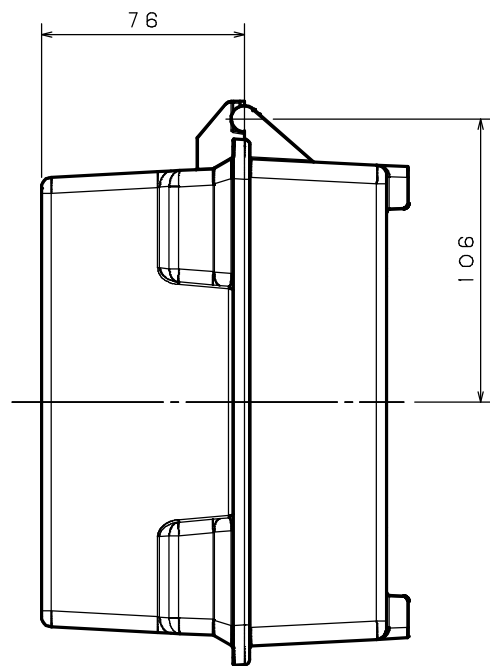

ITEM	COMPOSITION	MATERIAL	COLOR	REMARKS	ASSY NO
1	4 INCH CASE COVER	e-mateX FB-0220	BLUE		1
2	4 INCH CASE BODY	e-mateX FB-0220	BLUE		1

図面に記載されてある各寸法は、お客様の内部確認として利用して下さい。
 EACH DIMENSION THAT IS MENTIONED ON A DRAWING SHOULD BE UTILIZED AS A CUSTOMER'S INTERNAL CONFIRMATION.

PRODUCT NUMBER	PRODUCT NAME
FB10C000	4 INCH CASE ASSY
3RD ANGLE PROJECTION	DRAWING NUMBER
SCALE 1/2	FSZ0023G01