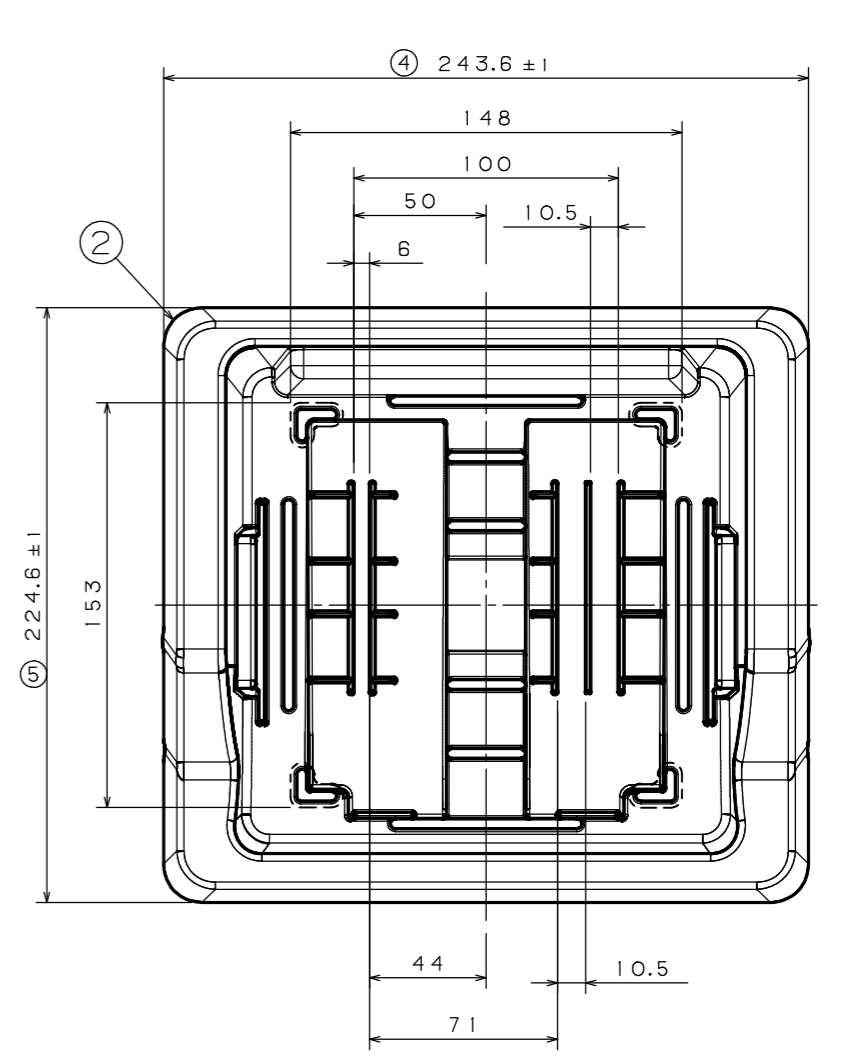

ITEM	COMPOSITION	MATERIAL	COLOR	REMARKS	ASSY NO
1	6 INCH CASE COVER	e-mateX FB-0215	CLEAR BLUE		1
2	6 INCH CASE BODY	e-mateX FB-0530	BLACK		1

SEC/A-A

B-VIEW

図面に記載されてある各寸法は、お客様の内部確認として利用して下さい。  
 EACH DIMENSION THAT IS MENTIONED ON A DRAWING SHOULD BE UTILIZED AS A CUSTOMER'S INTERNAL CONFIRMATION.

PRODUCT NUMBER		PRODUCT NAME	
FB15C000		6 INCH CASE ASSY	
3RD ANGLE PROJECTION	SCALE	DRAWING NUMBER	
	1/2	FSZ0009G08	