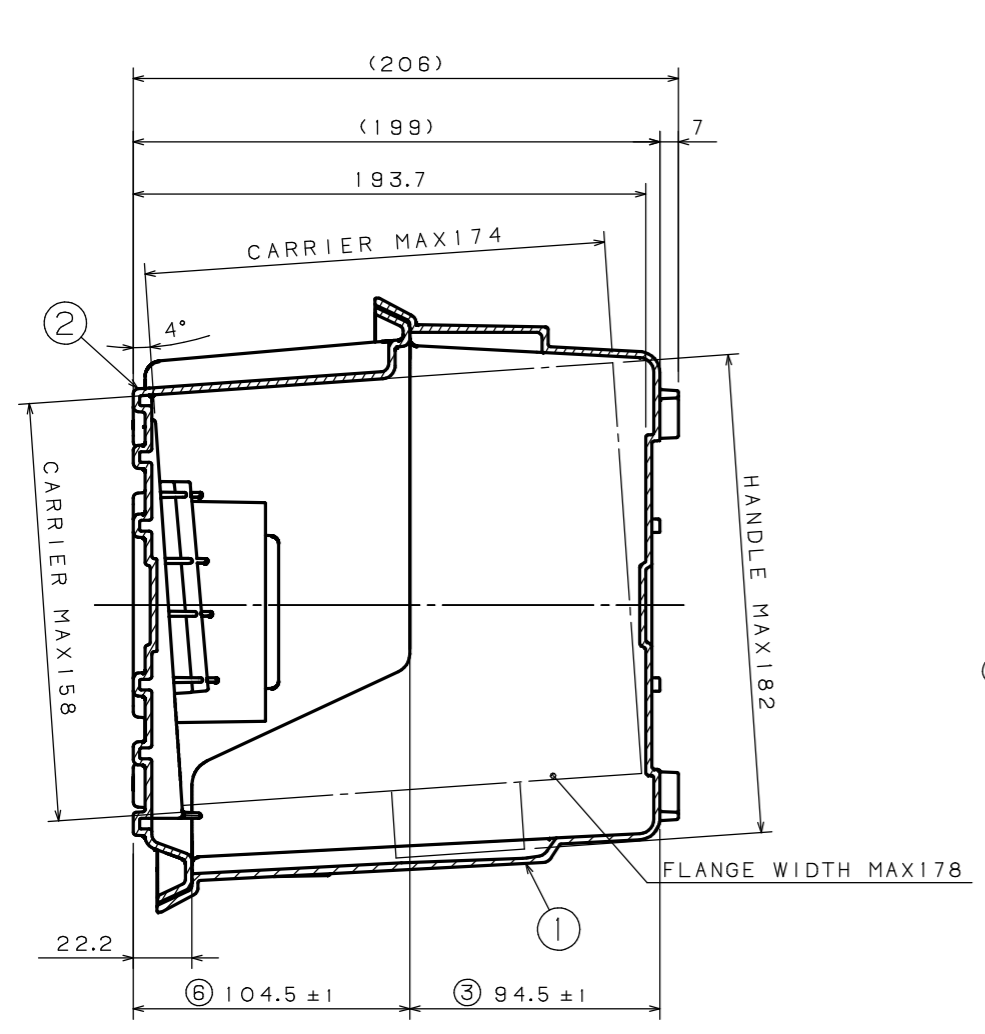

ITEM	COMPOSITION	MATERIAL	COLOR	REMARKS	ASSY NO
1	6 INCH CASE COVER	e-mateX FB-0215	CLEAR BLUE		1
2	6 INCH CASE BODY	e-mateX FB-0530	BLACK		1

SEC/A-A

B-VIEW

図面に記載されてある各寸法は、お客様の内部確認として利用して下さい。  
 EACH DIMENSION THAT IS MENTIONED ON A DRAWING SHOULD BE UTILIZED AS A CUSTOMER'S INTERNAL CONFIRMATION.

PRODUCT NUMBER		PRODUCT NAME	
FB15C000		6 INCH CASE ASSY	
3RD ANGLE PROJECTION	SCALE	DRAWING NUMBER	
	1/2	FSZ0009G08	