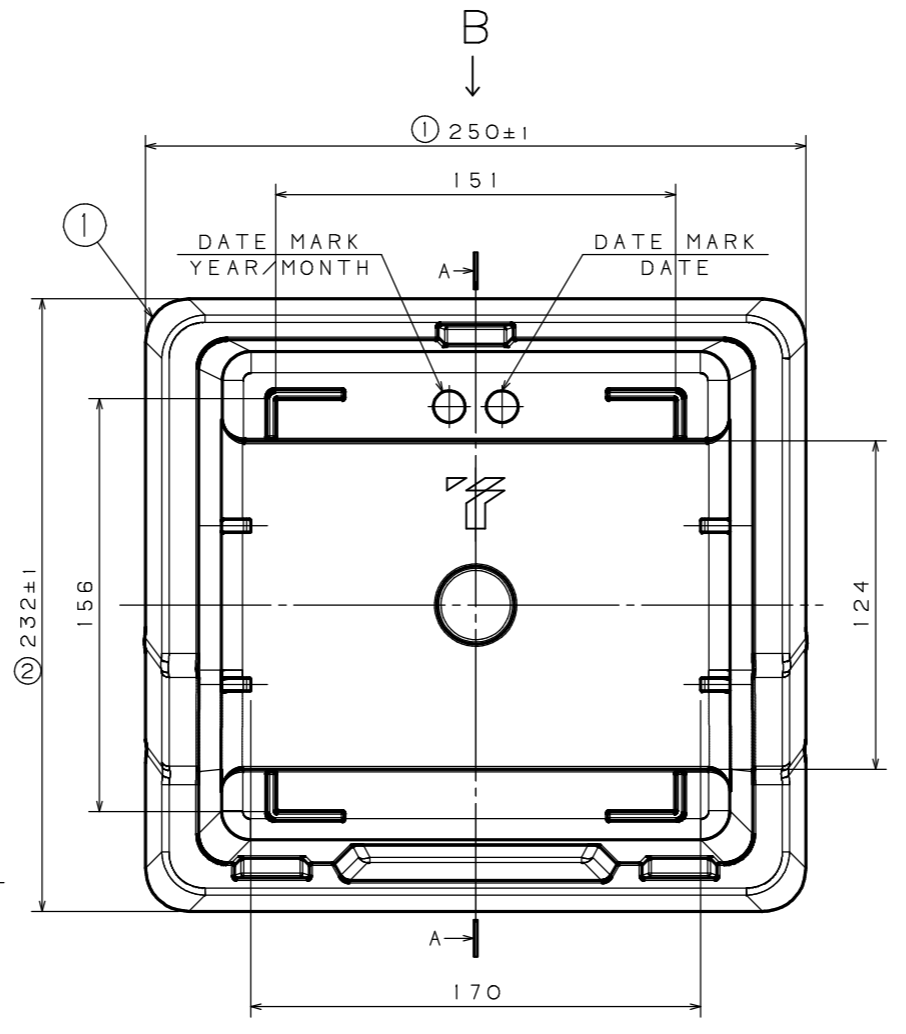

ITEM	COMPOSITION	MATERIAL	COLOR	REMARKS	ASSY NO
1	6 INCH CASE COVER	e-mateX FB-0215	CLEAR BLUE		1
2	6 INCH CASE BODY	e-mateX FB-0530	BLACK		1

SEC/A-A

B-VIEW

図面に記載されてある各寸法は、お客様の内部確認として利用して下さい。  
 EACH DIMENSION THAT IS MENTIONED ON A DRAWING SHOULD BE UTILIZED AS A CUSTOMER'S INTERNAL CONFIRMATION.

PRODUCT NUMBER		PRODUCT NAME	
FB15C000		6 INCH CASE ASSY	
3RD ANGLE PROJECTION	SCALE	DRAWING NUMBER	
	1/2	FSZ0009G08	