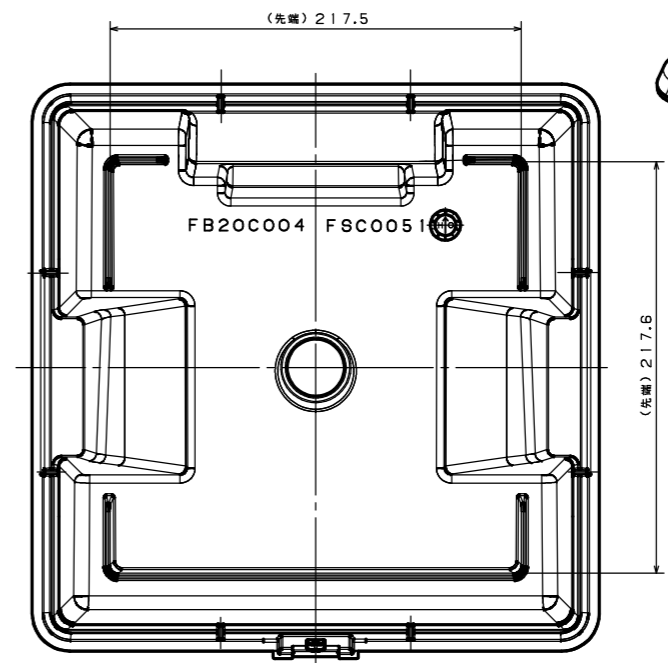

ITEM	COMPOSITION	MATERIAL	COLOR	REMARKS	ASSY NO
1	8 INCH CASE COVER	e-matex FB-0215	CLEAR BLUE		1
2	8 INCH CASE BODY	e-matex FB-0530	BLACK		1

CASE BODY 背面図

図面に記載されてある各寸法は、お客様の内部確認として利用して下さい。
 EACH DIMENSION THAT IS MENTIONED ON A DRAWING SHOULD BE UTILIZED AS A CUSTOMER'S INTERNAL CONFIRMATION.

PRODUCT NUMBER	PRODUCT NAME
FB20C004	8 INCH CASE ASSY
3RD ANGLE PROJECTION	SCALE
	1/2
DRAWING NUMBER	
FSZ0033G08	