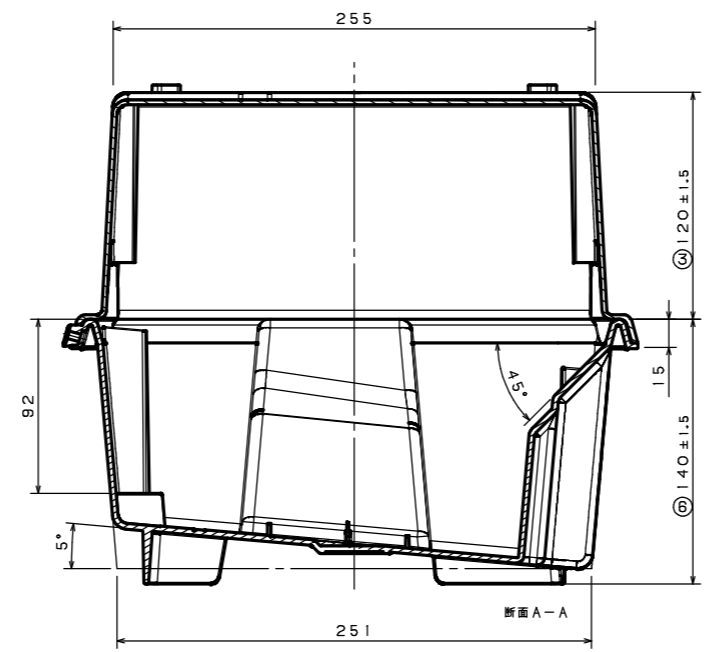

ITEM	COMPOSITION	MATERIAL	COLOR	REMARKS	ASSY NO
1	8 INCH CASE COVER	e-matex FB-0215	CLEAR BLUE		1
2	8 INCH CASE BODY	e-matex FB-0530	BLACK		1

CASE BODY 背面図

図面に記載されてある各寸法は、お客様の内部確認として利用して下さい。
 EACH DIMENSION THAT IS MENTIONED ON A DRAWING SHOULD BE UTILIZED AS A CUSTOMER'S INTERNAL CONFIRMATION.

PRODUCT NUMBER	PRODUCT NAME
FB20C004	8 INCH CASE ASSY
3RD ANGLE PROJECTION	SCALE
	1/2
DRAWING NUMBER	
FSZ0033G08	