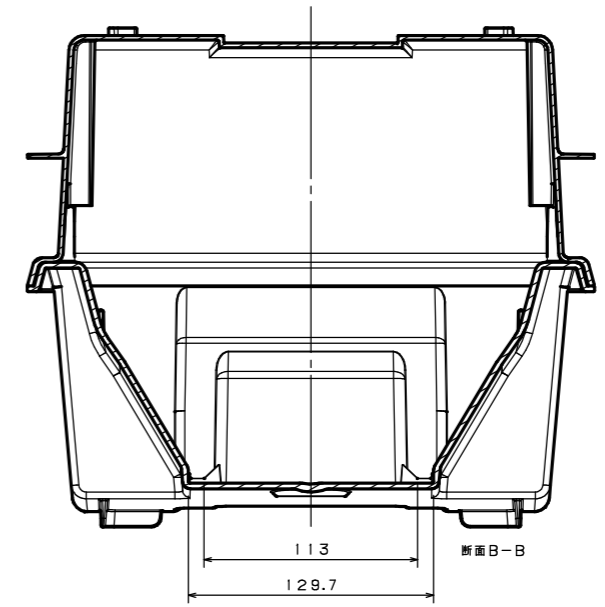

ITEM	COMPOSITION	MATERIAL	COLOR	REMARKS	ASSY NO
1	8 INCH CASE COVER	e-matex FB-0215	CLEAR BLUE		1
2	8 INCH CASE BODY	e-matex FB-0530	BLACK		1

CASE BODY 背面図

図面に記載されてある各寸法は、お客様の内部確認として利用して下さい。
 EACH DIMENSION THAT IS MENTIONED ON A DRAWING SHOULD BE UTILIZED AS A CUSTOMER'S INTERNAL CONFIRMATION.

PRODUCT NUMBER	PRODUCT NAME
FB20C004	8 INCH CASE ASSY
3RD ANGLE PROJECTION	SCALE
	1/2
DRAWING NUMBER	
FSZ0033G08	