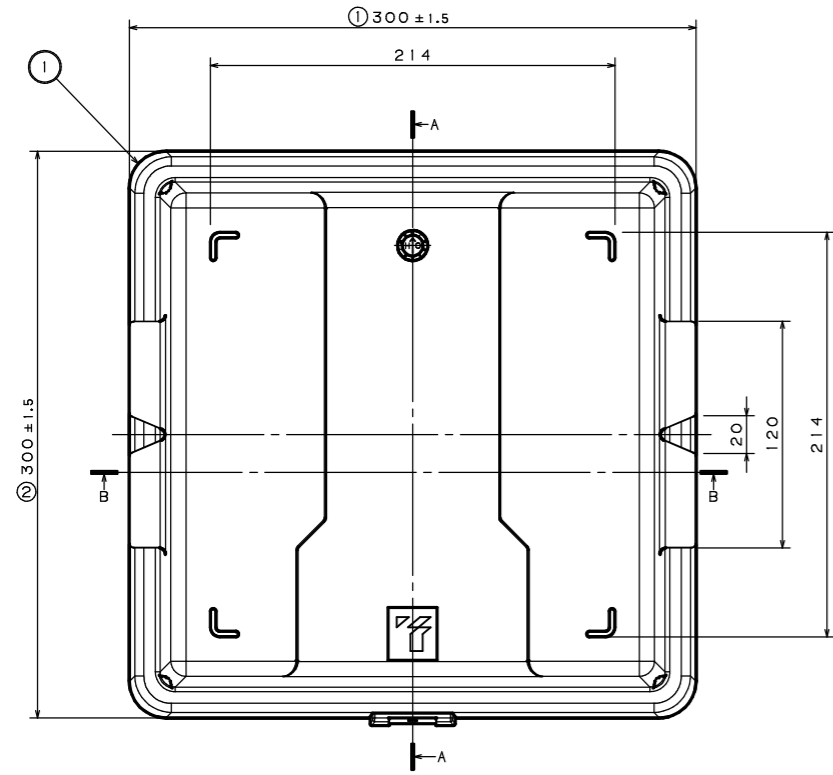

ITEM	COMPOSITION	MATERIAL	COLOR	REMARKS	ASSY NO
1	8 INCH CASE COVER	e-matex FB-0215	CLEAR BLUE		1
2	8 INCH CASE BODY	e-matex FB-0530	BLACK		1

CASE BODY 背面図

図面に記載されてある各寸法は、お客様の内部確認として利用して下さい。
 EACH DIMENSION THAT IS MENTIONED ON A DRAWING SHOULD BE UTILIZED AS A CUSTOMER'S INTERNAL CONFIRMATION.

PRODUCT NUMBER	PRODUCT NAME
FB20C004	8 INCH CASE ASSY
3RD ANGLE PROJECTION	SCALE
	1/2
DRAWING NUMBER	
FSZ0033G08	