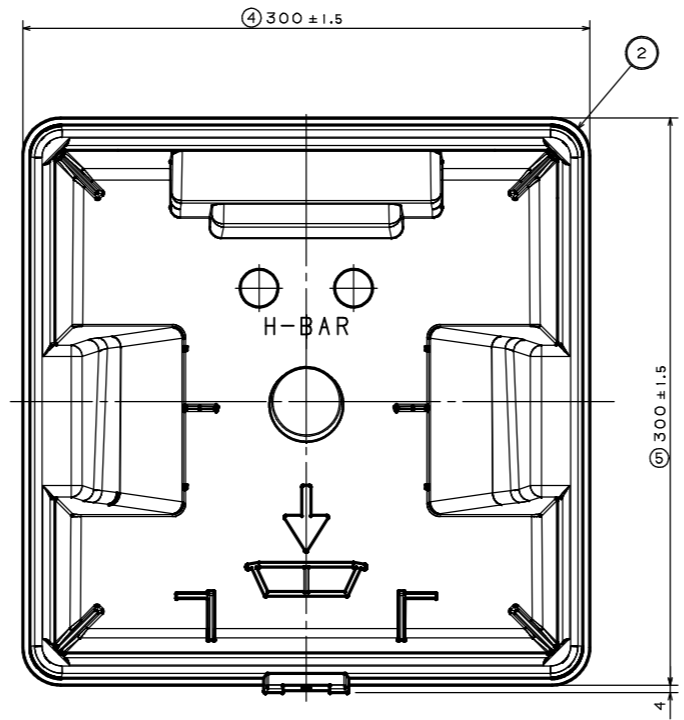

ITEM	COMPOSITION	MATERIAL	COLOR	REMARKS	ASSY NO
1	8 INCH CASE COVER	e-matex FB-0215	CLEAR BLUE		1
2	8 INCH CASE BODY	e-matex FB-0530	BLACK		1

CASE BODY 背面図

図面に記載されてある各寸法は、お客様の内部確認として利用して下さい。
 EACH DIMENSION THAT IS MENTIONED ON A DRAWING SHOULD BE UTILIZED AS A CUSTOMER'S INTERNAL CONFIRMATION.

PRODUCT NUMBER	PRODUCT NAME
FB20C004	8 INCH CASE ASSY
3RD ANGLE PROJECTION	SCALE
	1/2
DRAWING NUMBER	
FSZ0033G08	