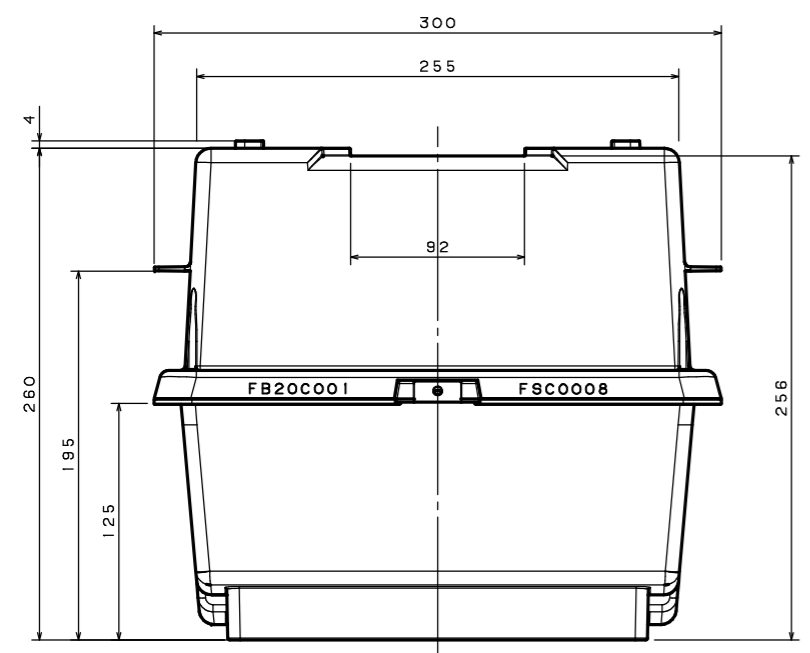

ITEM	COMPOSITION	MATERIAL	COLOR	REMARKS	ASSY NO
1	8 INCH CASE COVER	e-matex FB-0215	CLEAR BLUE		1
2	8 INCH CASE BODY	e-matex FB-0530	BLACK		1

CASE BODY 背面図

図面に記載されてある各寸法は、お客様の内部確認として利用して下さい。
 EACH DIMENSION THAT IS MENTIONED ON A DRAWING SHOULD BE UTILIZED AS A CUSTOMER'S INTERNAL CONFIRMATION.

PRODUCT NUMBER	PRODUCT NAME
FB20C004	8 INCH CASE ASSY
3RD ANGLE PROJECTION	SCALE
	1/2
DRAWING NUMBER	
FSZ0033G08	