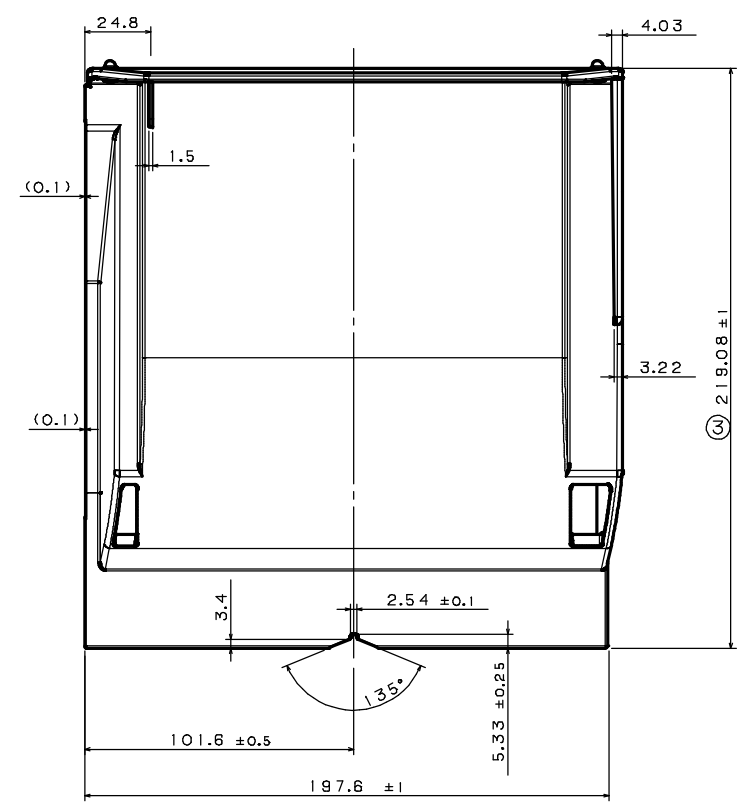

ITEM	MATERIAL	COLOR	REMARKS
1	FB-0432	BLACK	

図面に記載されてある各寸法は、お客様の内部確認として利用して下さい。
EACH DIMENSION THAT IS MENTIONED ON A DRAWING SHOULD BE UTILIZED AS A CUSTOMER'S INTERNAL CONFIRMATION.

PRODUCT NUMBER	PRODUCT NAME
FB20A105	8 INCH CARRIER
SCALE	DRAWING NUMBER
1:1	FSZ0020H02