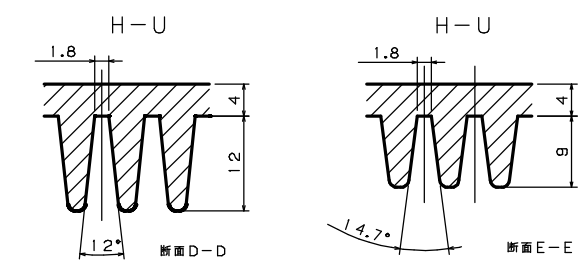

ITEM	MATERIAL	COLOR	REMARKS
1	FB-0432	BLACK	

図面に記載されてある各寸法は、お客様の内部確認として利用して下さい。
EACH DIMENSION THAT IS MENTIONED ON A DRAWING SHOULD BE UTILIZED AS A CUSTOMER'S INTERNAL CONFIRMATION.

PRODUCT NUMBER	PRODUCT NAME
FB20A105	8 INCH CARRIER
SCALE	DRAWING NUMBER
1:1	FSZ0020H02