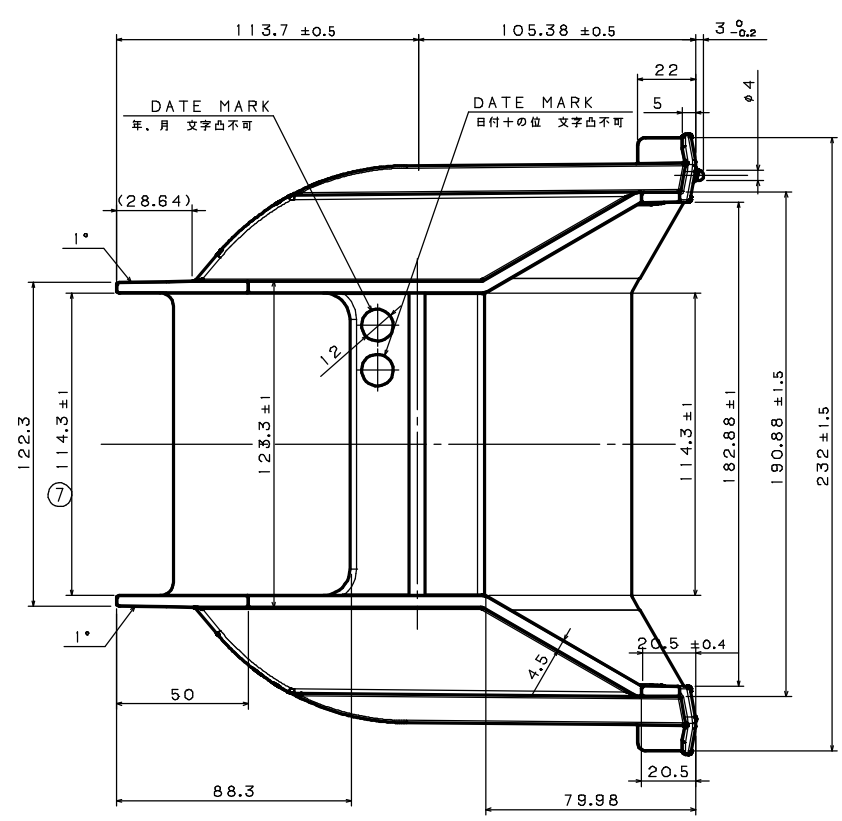

ITEM	MATERIAL	COLOR	REMARKS
1	FB-0432	BLACK	

図面に記載されてある各寸法は、お客様の内部確認として利用して下さい。
EACH DIMENSION THAT IS MENTIONED ON A DRAWING SHOULD BE UTILIZED AS A CUSTOMER'S INTERNAL CONFIRMATION.

PRODUCT NUMBER	PRODUCT NAME
FB20A105	8 INCH CARRIER
SCALE	DRAWING NUMBER
1:1	FSZ0020H02