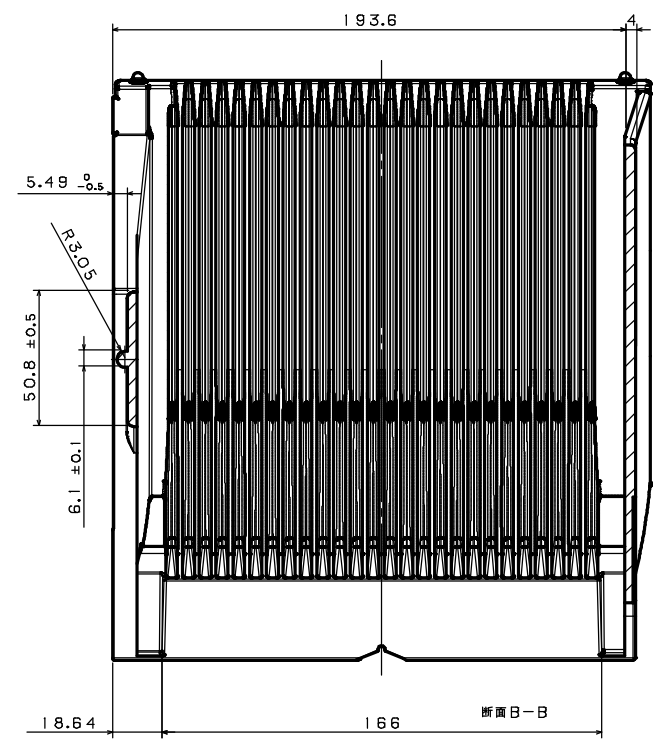

ITEM	MATERIAL	COLOR	REMARKS
1	FB-0432	BLACK	

図面に記載されてある各寸法は、お客様の内部確認として利用して下さい。
EACH DIMENSION THAT IS MENTIONED ON A DRAWING SHOULD BE UTILIZED AS A CUSTOMER'S INTERNAL CONFIRMATION.

PRODUCT NUMBER	PRODUCT NAME
FB20A105	8 INCH CARRIER
SCALE	DRAWING NUMBER
1:1	FSZ0020H02