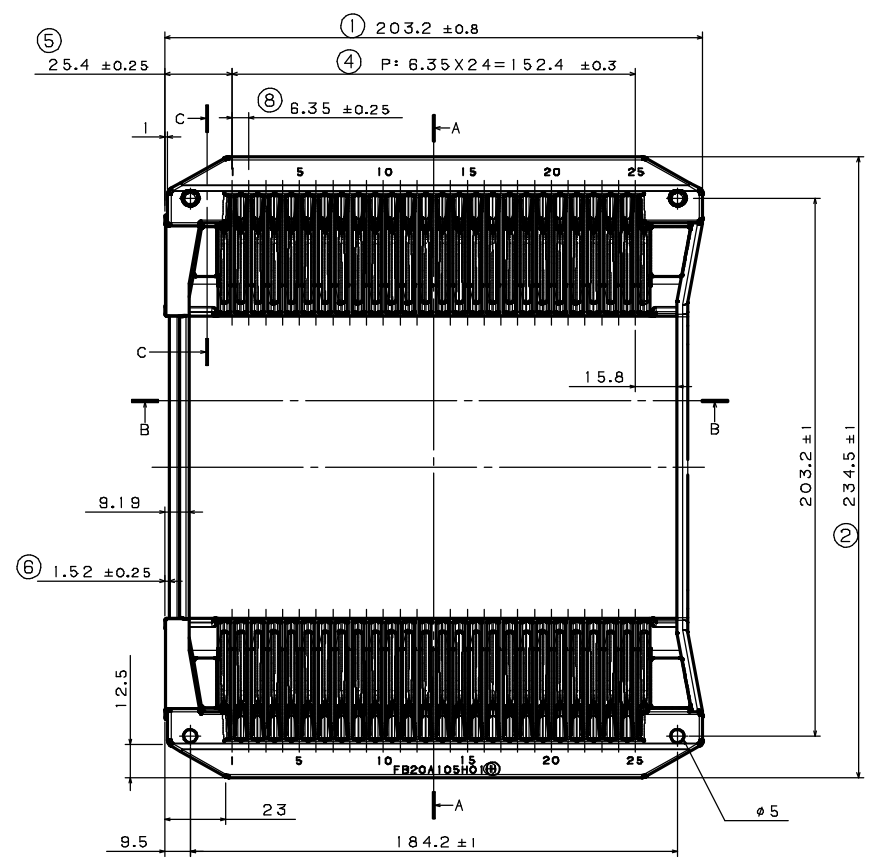

ITEM	MATERIAL	COLOR	REMARKS
1	FB-0432	BLACK	

図面に記載されてある各寸法は、お客様の内部確認として利用して下さい。
EACH DIMENSION THAT IS MENTIONED ON A DRAWING SHOULD BE UTILIZED AS A CUSTOMER'S INTERNAL CONFIRMATION.

PRODUCT NUMBER	PRODUCT NAME
FB20A105	8 INCH CARRIER
SCALE	DRAWING NUMBER
1:1	FSZ0020H02