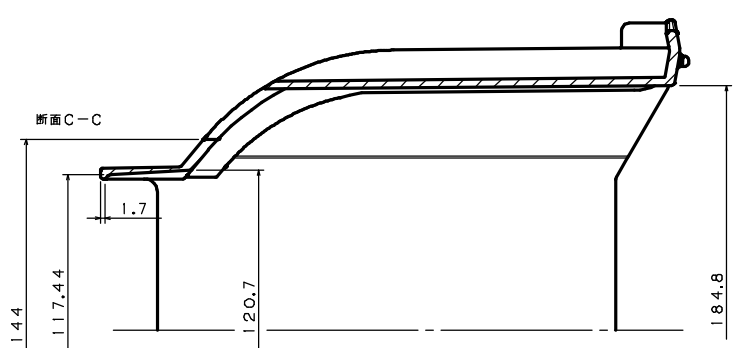

ITEM	MATERIAL	COLOR	REMARKS
1	FB-0432	BLACK	

図面に記載されてある各寸法は、お客様の内部確認として利用して下さい。
EACH DIMENSION THAT IS MENTIONED ON A DRAWING SHOULD BE UTILIZED AS A CUSTOMER'S INTERNAL CONFIRMATION.

PRODUCT NUMBER	PRODUCT NAME
FB20A105	8 INCH CARRIER
SCALE	DRAWING NUMBER
1:1	FSZ0020H02