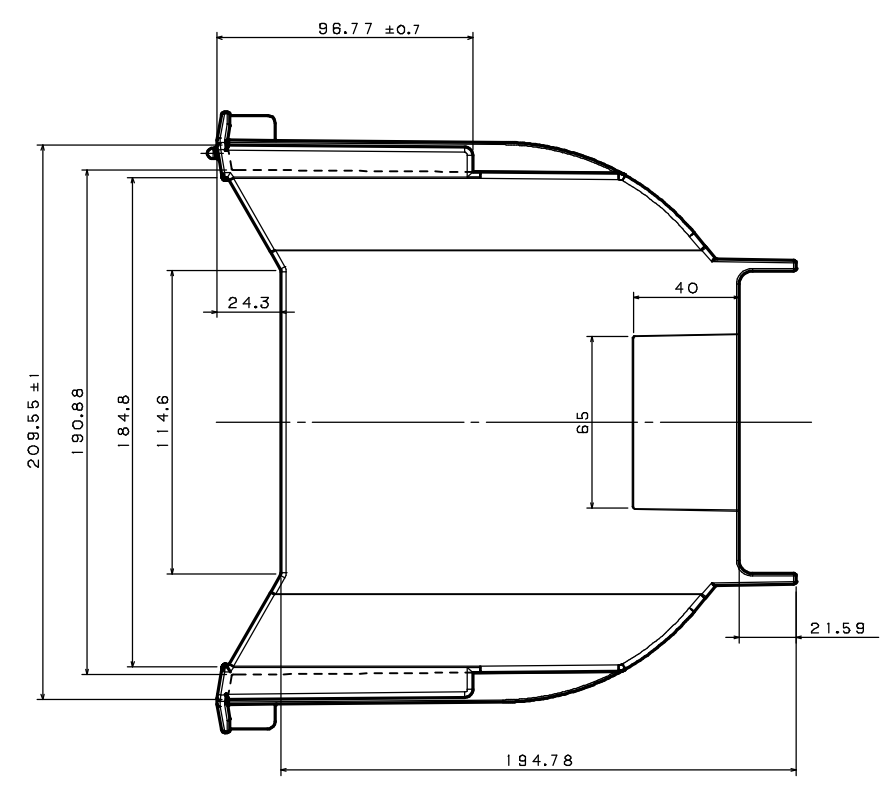

ITEM	MATERIAL	COLOR	REMARKS
1	FB-0432	BLACK	

図面に記載されてある各寸法は、お客様の内部確認として利用して下さい。
EACH DIMENSION THAT IS MENTIONED ON A DRAWING SHOULD BE UTILIZED AS A CUSTOMER'S INTERNAL CONFIRMATION.

PRODUCT NUMBER	PRODUCT NAME
FB20A105	8 INCH CARRIER
SCALE	DRAWING NUMBER
1:1	FSZ0020H02