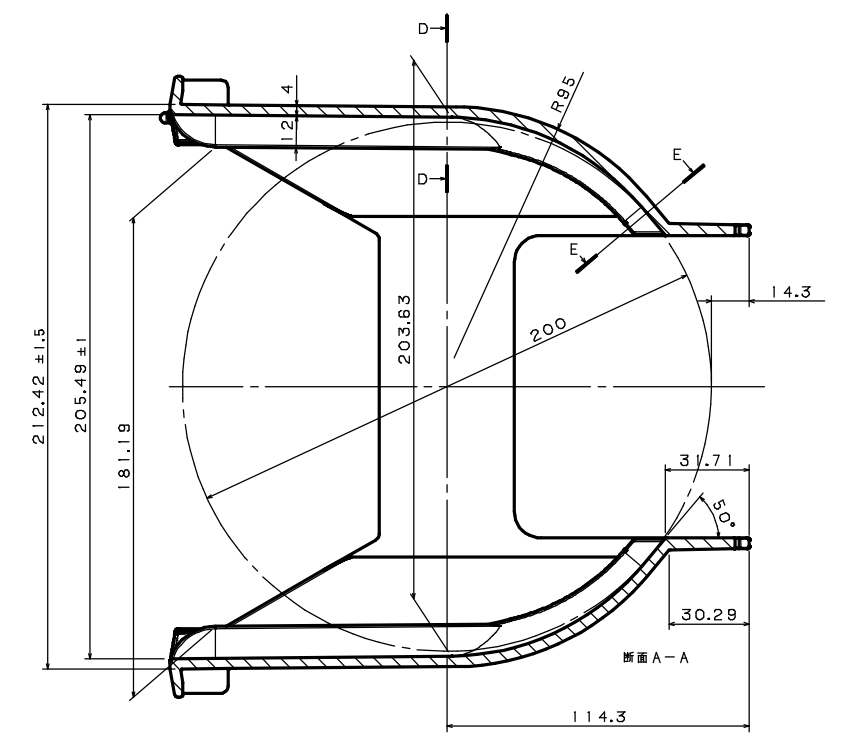

ITEM	MATERIAL	COLOR	REMARKS
1	FB-0432	BLACK	

図面に記載されてある各寸法は、お客様の内部確認として利用して下さい。
EACH DIMENSION THAT IS MENTIONED ON A DRAWING SHOULD BE UTILIZED AS A CUSTOMER'S INTERNAL CONFIRMATION.

PRODUCT NUMBER	PRODUCT NAME
FB20A105	8 INCH CARRIER
SCALE	DRAWING NUMBER
1:1	FSZ0020H02