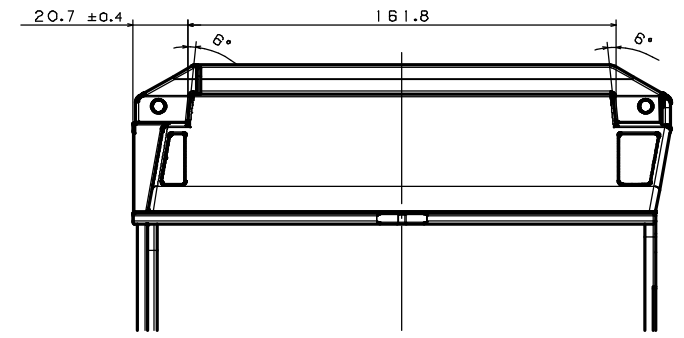

ITEM	MATERIAL	COLOR	REMARKS
1	FB-0432	BLACK	

図面に記載されてある各寸法は、お客様の内部確認として利用して下さい。
EACH DIMENSION THAT IS MENTIONED ON A DRAWING SHOULD BE UTILIZED AS A CUSTOMER'S INTERNAL CONFIRMATION.

PRODUCT NUMBER	PRODUCT NAME
FB20A105	8 INCH CARRIER
SCALE	DRAWING NUMBER
1:1	FSZ0020H02